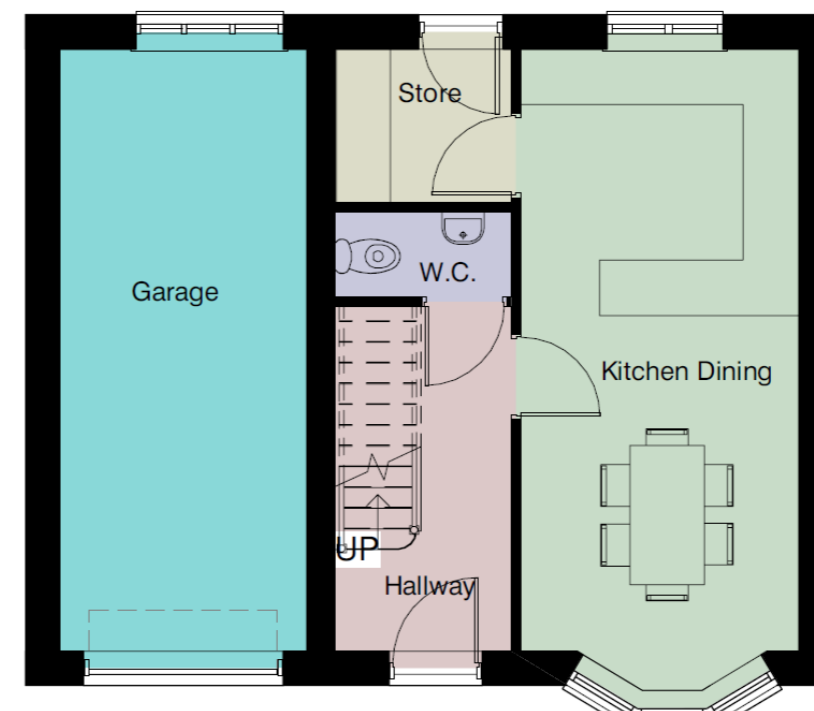

Station Road, Waddington, LN5 9QT

Second Floor

First Floor

29 Orford Avenue, Waddington

4 Bed detached with single garage

Approximately 142m²

Please Note:- This information is provided for guidance only and may be subject to change during the construction phase.

Ground Floor